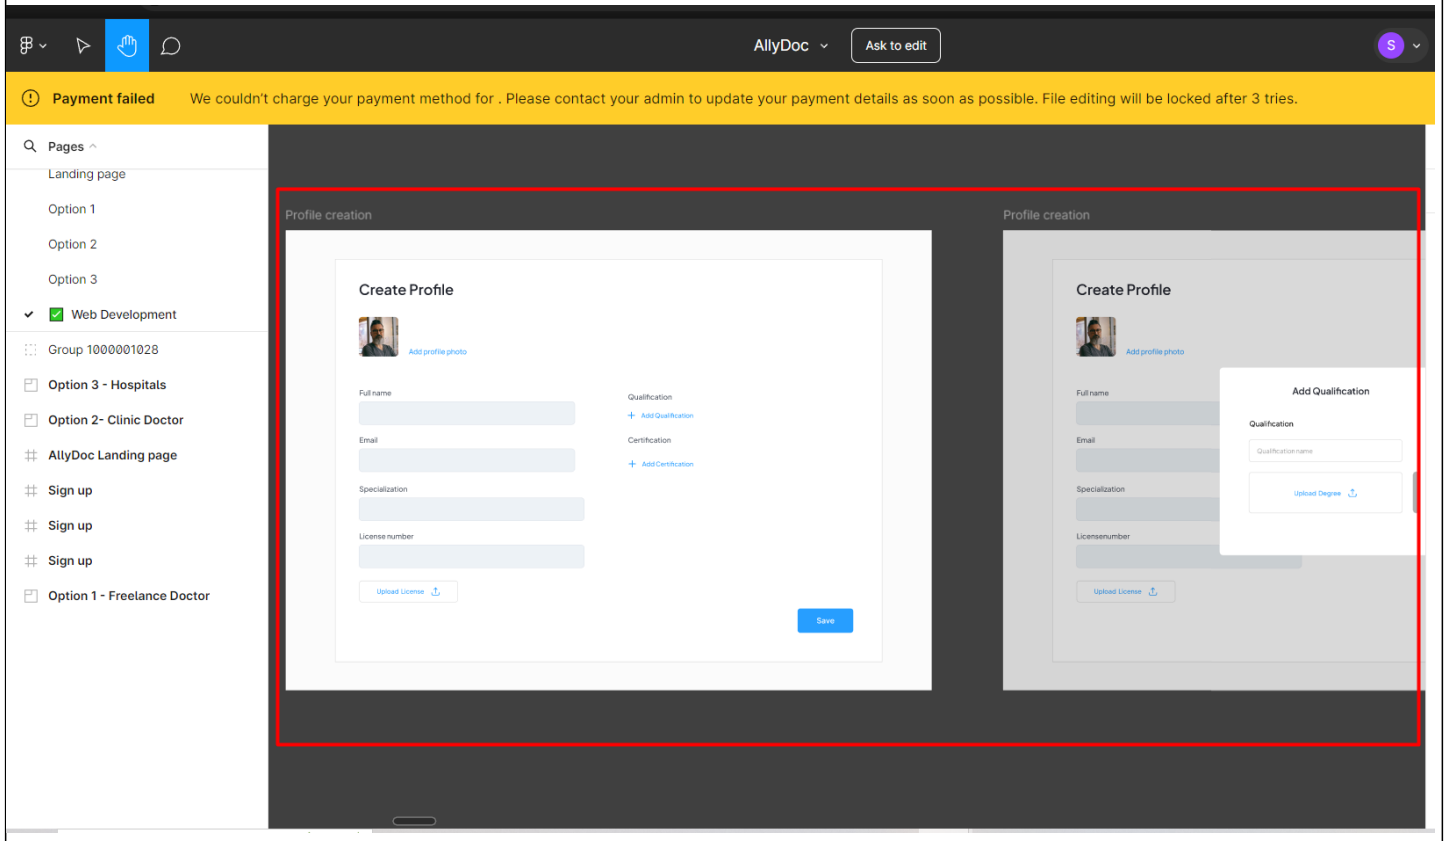

AllyDoc old - Bug #9890

Sign Up Doctor > As Per Figma , Profile creation of doctor is not implemented.

05/27/2024 11:04 AM - Shubham J

Status:	New	Start date:	05/27/2024
Priority:	Urgent	Due date:	
Assignee:	Anshuman Wankhede	% Done:	0%
Category:		Estimated time:	0.00 hour
Target version:		Spent time:	0.00 hour

Description

Files

clipboard-202405271104-eeqbk.png	112 KB	05/27/2024	Shubham J