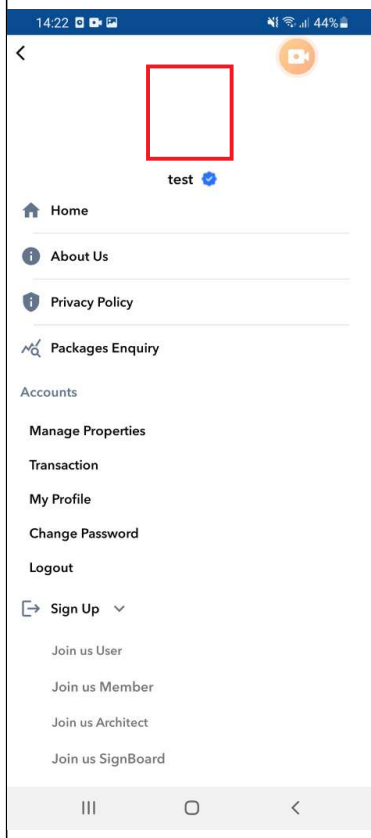

Glinstin Android app issues - Bug #5564

home screen --> profile --> sign in -->New users After login profile icon is not visible on the profile screen.

01/10/2023 03:01 PM - Mohd Irfan

Status:	New	Start date:	01/10/2023
Priority:	Normal	Due date:	
Assignee:	sulendra k	% Done:	0%
Category:		Estimated time:	0.00 hour
Target version:		Spent time:	0.00 hour

Description

Step to Reproduce the bug:

home screen --> profile --> sign in -->New user After login profile icon is not visible on the profile screen.

See attached screenshot:

History

#1 - 01/10/2023 03:20 PM - Mohd Irfan

- Subject changed from home screen --> profile --> sign in --> After login profile icon or profile pic is not visible on the profile screen. to home screen --> profile --> sign in -->New users After login profile icon is not visible on the profile screen.