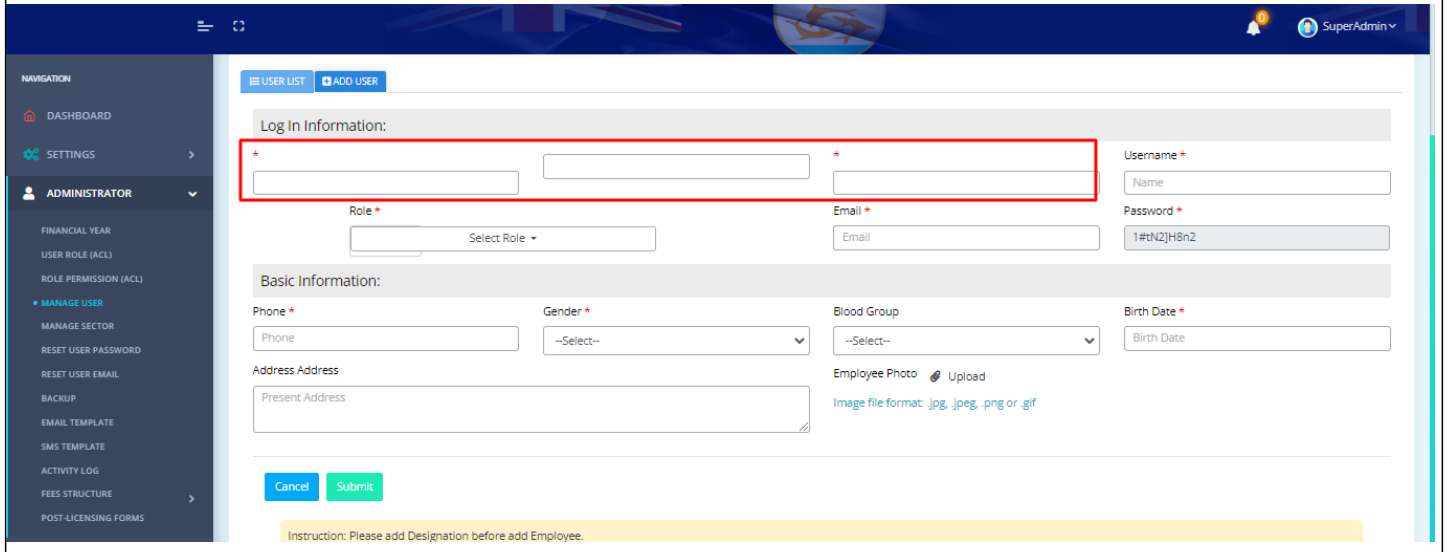

ADMINISTRATION Module - Bug #3578

AFSC-->Administration-->Manage Users-->Layout issue, need correct the design.

08/05/2022 02:55 PM - arti saraswat

Status:	New	Start date:	08/05/2022
Priority:	Normal	Due date:	
Assignee:	rohit wadhwa	% Done:	0%
Category:		Estimated time:	0.00 hour
Target version:		Spent time:	0.00 hour

Description

AFSC-->Administration-->Manage Users-->Layout issue, need correct the design.

Files

clipboard-202208051453-3wztx.png	81.3 KB	08/05/2022	arti saraswat