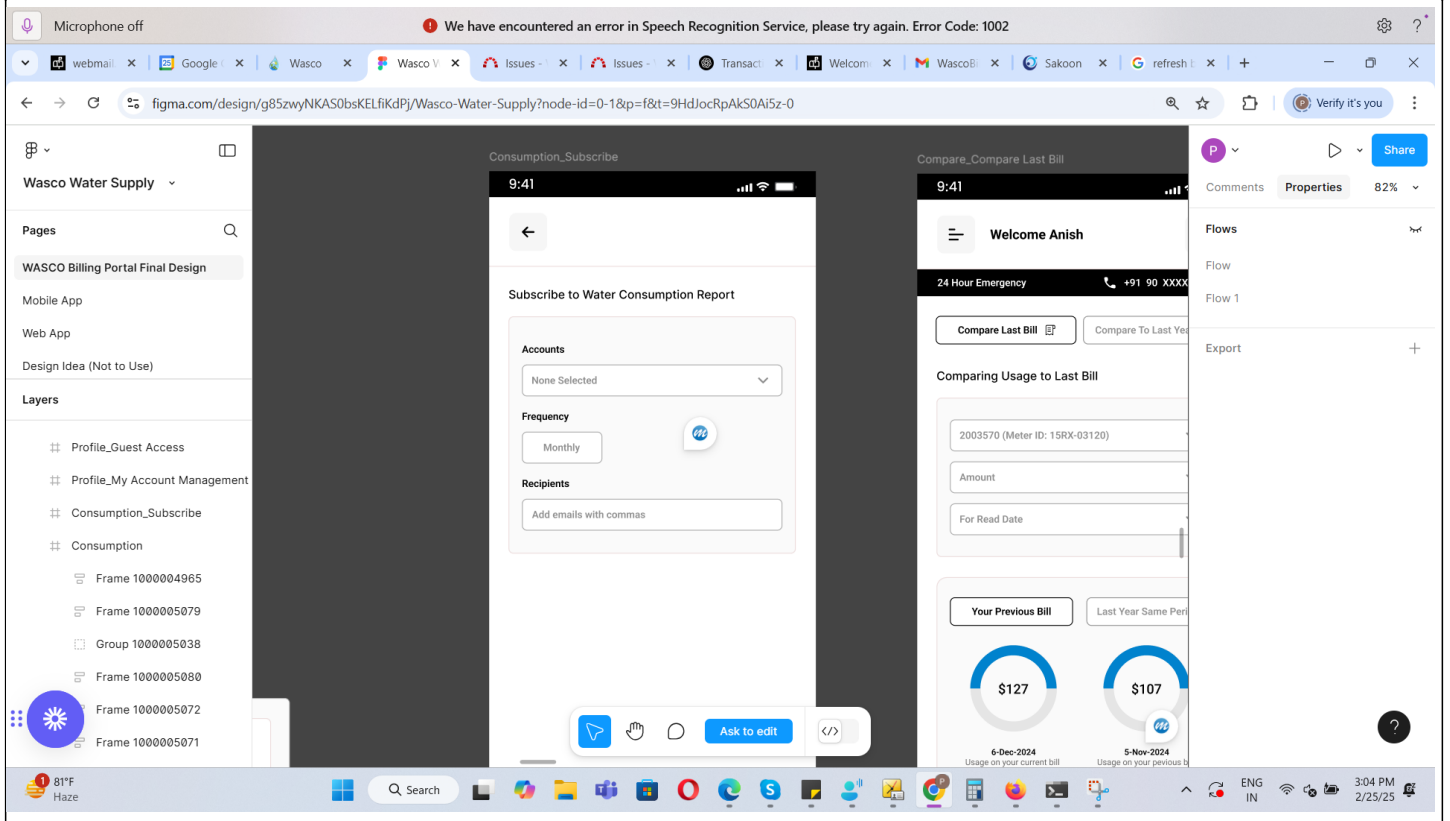

Wasco - Mobile Billing (Android & IOS) - QUERY #12935

Subscribe to consumption chart - As per figma there will be only 1 frequency. Remove Quarterly

02/25/2025 03:05 PM - priyanka Sharma

Status:	Feedback	Start date:	02/25/2025
Priority:	Normal	Due date:	
Assignee:	chirag wadhwa	% Done:	0%
Category:		Estimated time:	0.00 hour
Target version:		Spent time:	0.00 hour

Description

History

#1 - 02/25/2025 03:07 PM - priyanka Sharma

- Tracker changed from Bug to QUERY

#2 - 02/25/2025 03:31 PM - chirag wadhwa

- Status changed from New to Feedback

Files

clipboard-202502251504-otvfs.png	398 KB	02/25/2025	priyanka Sharma