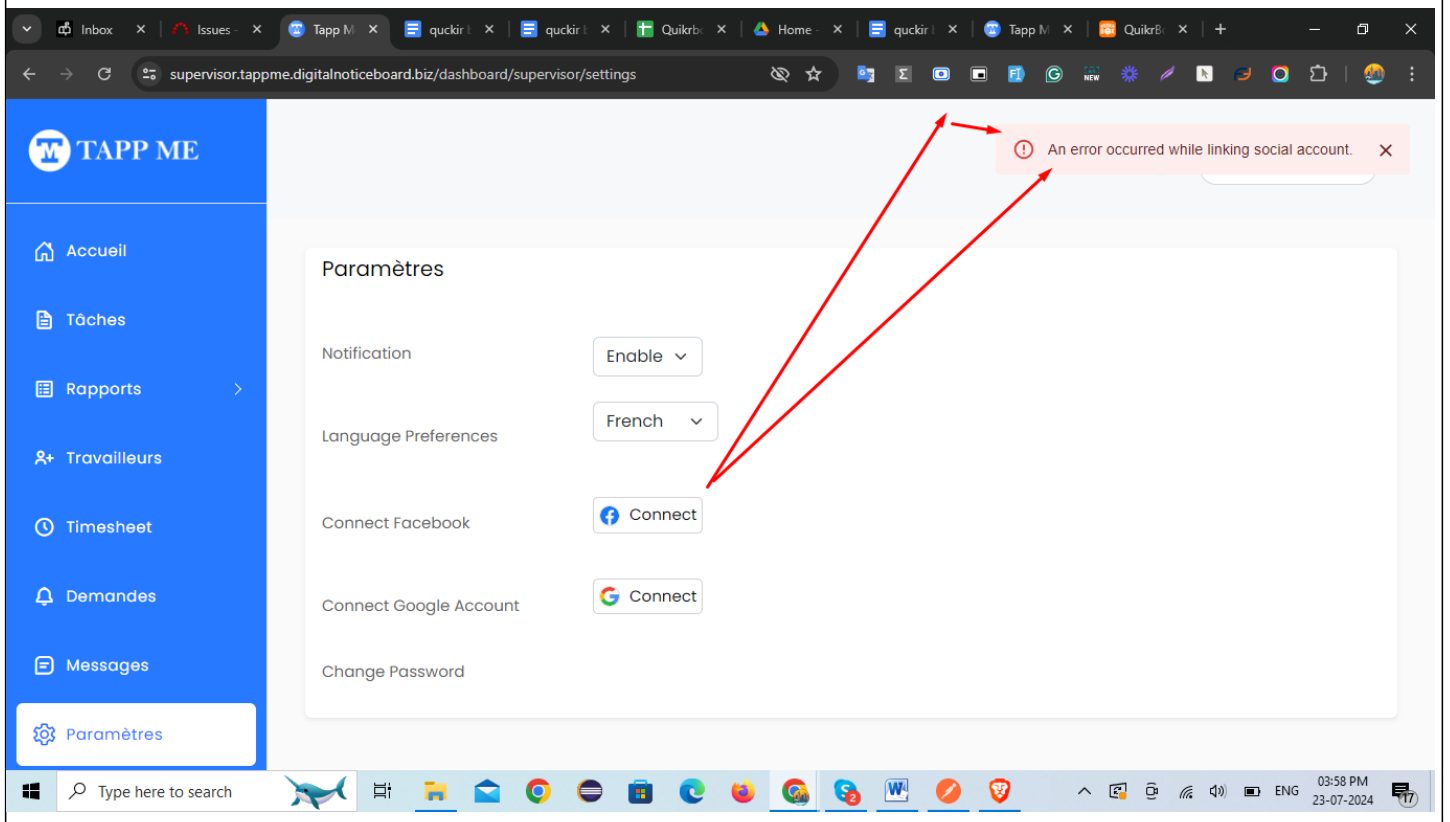

Admin || Company || Supervisor Issues (TAPP ME) - Bug #10296

Supervisor --> Login --> Dashboard --> Setting --> Facebook login is not working

07/23/2024 04:13 PM - Mohd Irfan

Status:	New	Start date:	07/23/2024
Priority:	Normal	Due date:	
Assignee:	Narendra Singh	% Done:	0%
Category:		Estimated time:	0.00 hour
Target version:		Spent time:	0.00 hour

Description

Issue Description:

Facebook login is not working

See attached screenshot:

Files

clipboard-202407231559-6auoc.png	140 KB	07/23/2024	Mohd Irfan