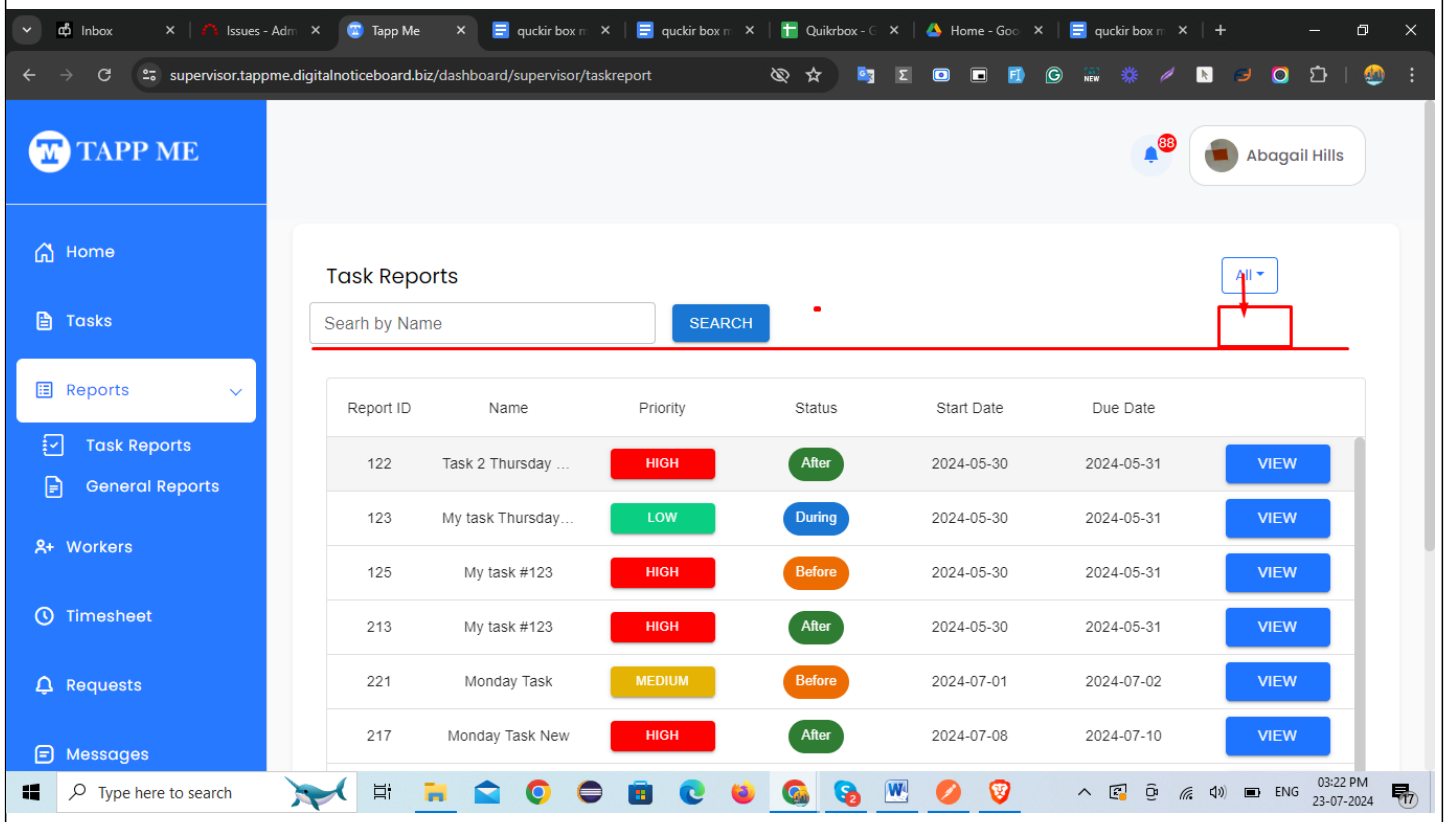

Admin || Company || Supervisor Issues (TAPP ME) - Bug #10292

Supervisor --> Login --> Dashboard --> Task Report/General Report --> The filter button should be in alignment

07/23/2024 03:27 PM - Mohd Irfan

Status:	Resolved	Start date:	07/23/2024
Priority:	Normal	Due date:	
Assignee:	Narendra Singh	% Done:	0%
Category:		Estimated time:	0.00 hour
Target version:		Spent time:	0.00 hour

Description

Issue Description:

The filter button should be in alignment

See attached screenshot:

History

#1 - 07/24/2024 11:02 AM - Narendra Singh

- File clipboard-202407241102-ayqgi.png added

- Status changed from New to Resolved

clipboard-202407241102-ayqgi.png